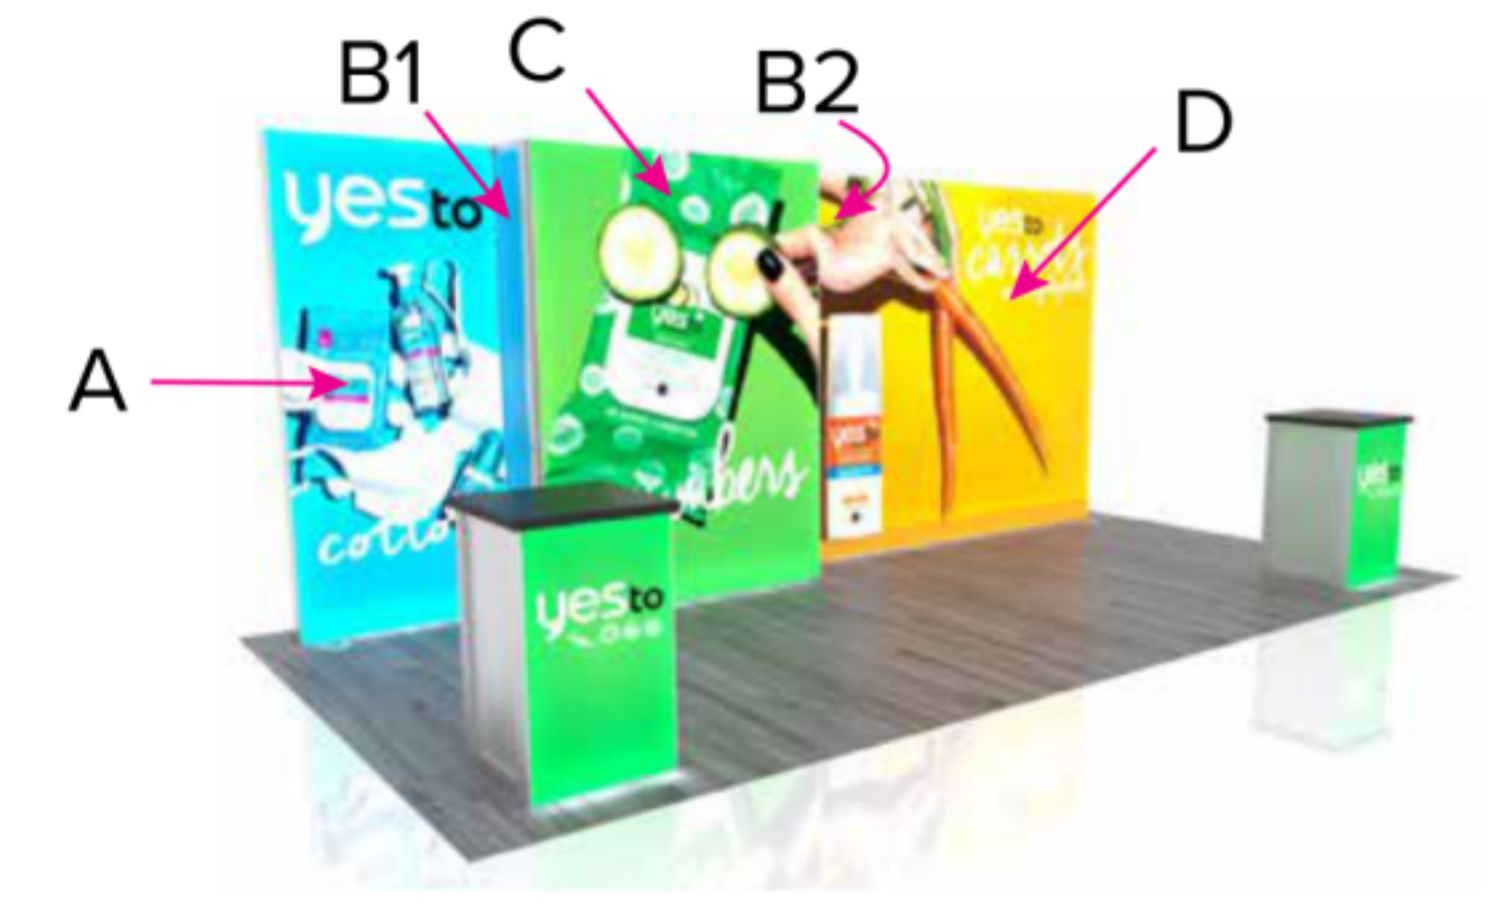

Graphic Template  
20 x 20 Inline Display  
Backlit SEG Graphics, Sintra Graphics

B1  
Image Area  
14" W x 92.875" H  
Sintra Graphic

B2  
Image Area  
14" W x 92.875" H  
Sintra Graphic

NOTE: All Raster Art (jpg, tiff,psd, png, etc.) must be at least 100 dpi at print size.  
Standard kits are often customized. Please check with Customer Service to ensure that this template matches your specific jo

Graphic Template  
20 x 20 Inline Display  
Backlit Counters (RE-1566) – Backlit SEG Graphics

NOTE: All Raster Art (jpg, tiff,psd, png, etc.) must be at least 100 dpi at print size.  
Standard kits are often customized. Please check with Customer Service to ensure that this template matches your specific jo